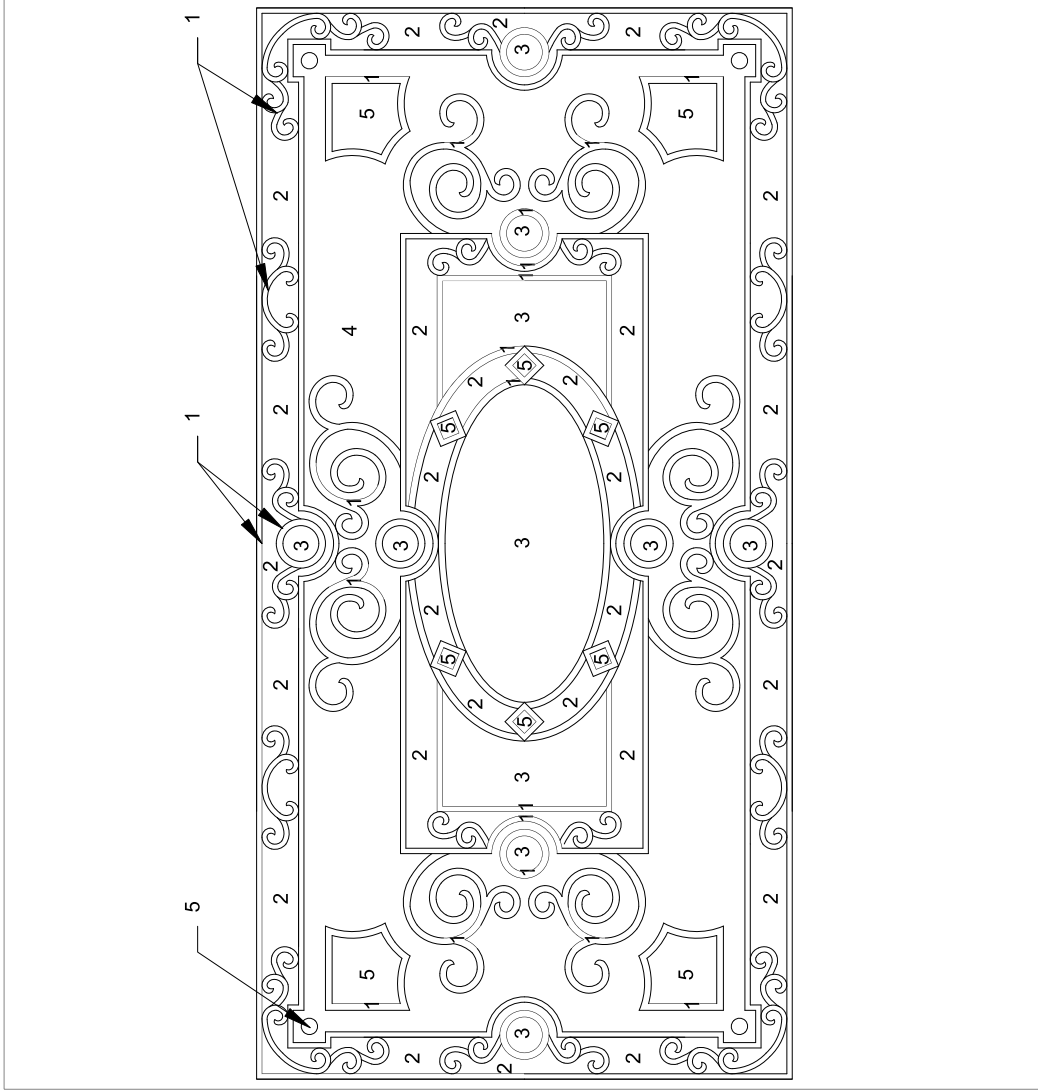

AUBERGE RECTANGLE

SIZES

1. 36"x 72" ☐ 42"x 84" ☐
   48"x 96" ☐

MATERIAL COLORS

1. 1 _____
   2 _____
   3 _____
   4 _____
   5 _____

THICKNESS OF MEDALLION

1. 3/8" Trimstone™ ☐ 3/4" ☐

FINISH

1. Polished ☐ Antiqued ☐

Date: _____

Name: _____

Company: _____

Medallion: _____

Crate: _____

Freight _____

Taxes: _____

Total: _____

Approval: _____

© 2004 Stoneworks, Inc. All Rights Reserved. Design and design name, trademark and trade dress are the property of Stoneworks. Duplication or revision without the express written consent of Stoneworks is prohibited.