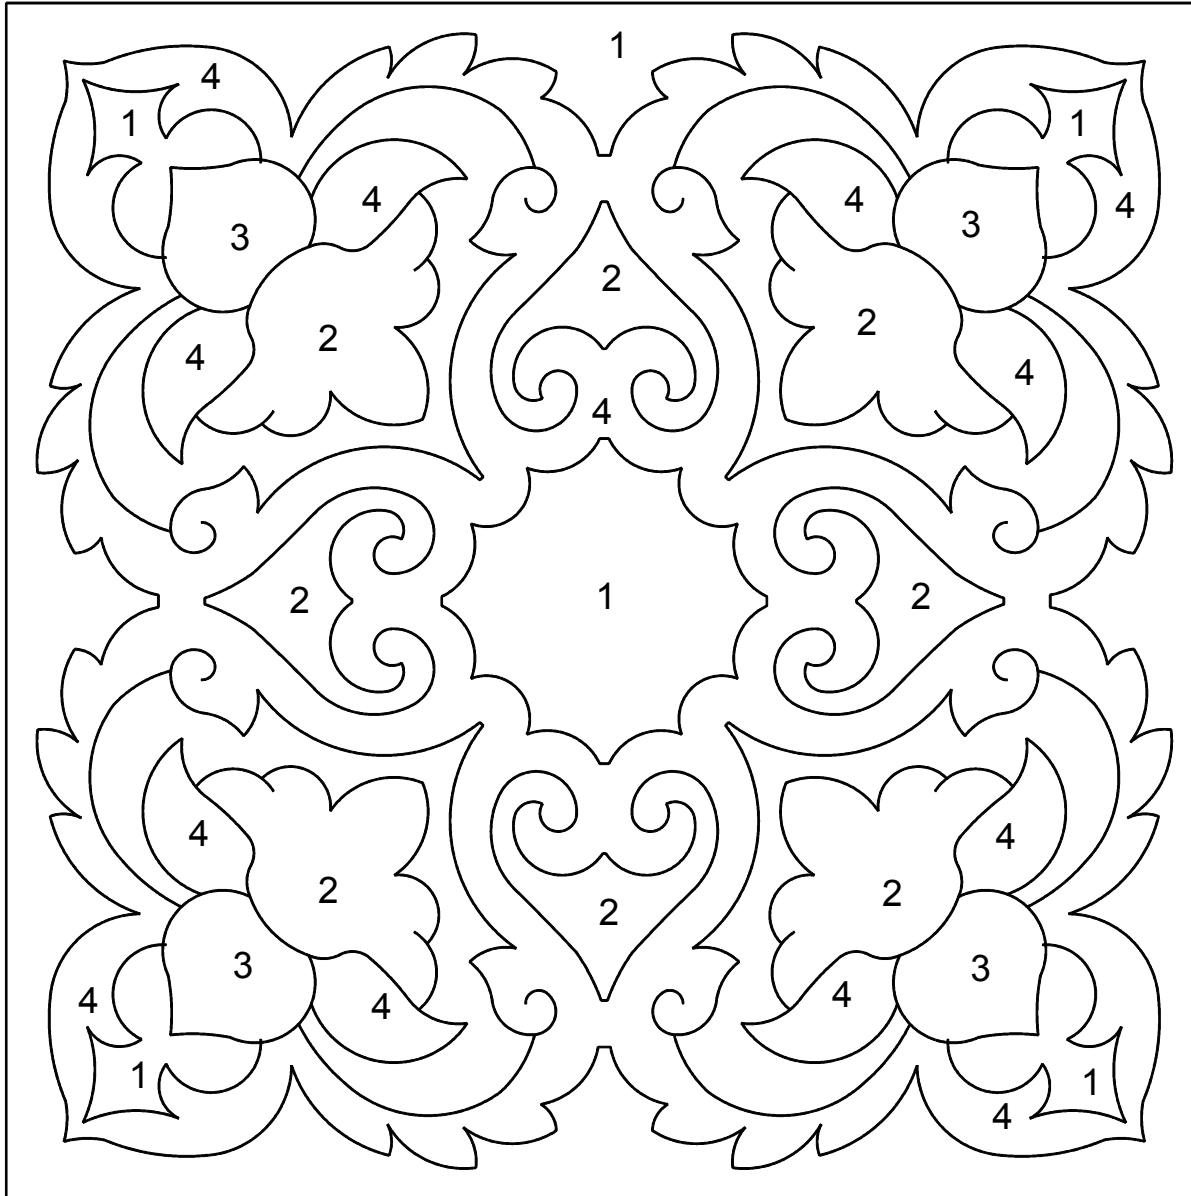

CLAUDIA

SIZES

24" 36" 48"

60" 72"

MATERIAL COLORS

1 _____

2 _____

3 _____

4 _____

THICKNESS OF MEDALLION

3/8" Trimstone™ 3/4"

FINISH

Polished Antiqued

Date: _____

Name: _____

Company: _____