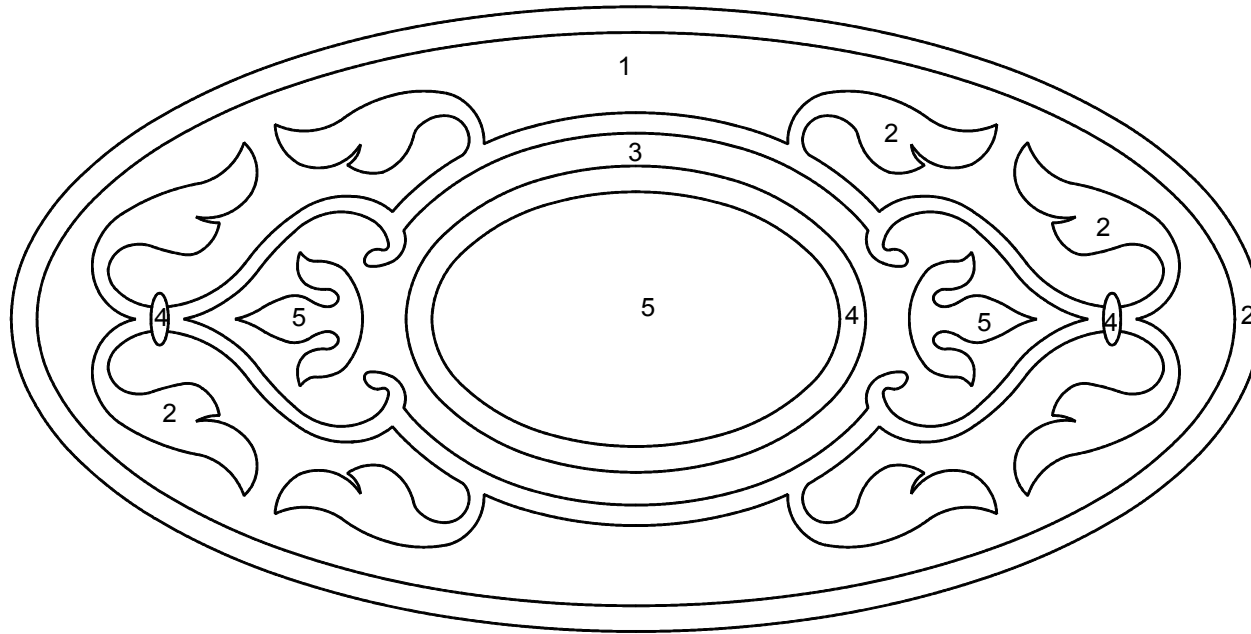

JOSEPHINE

SIZES

30" x 60" 36" x 72"

42" x 84" 48" x 96"

MATERIAL COLORS

1 _____

2 _____

3 _____

THICKNESS OF MEDALLION

3/8" Trimstone™ 3/4"

FINISH

Polished Antiqued

Date: _____

Name: _____

Company: _____

Medallion: _____