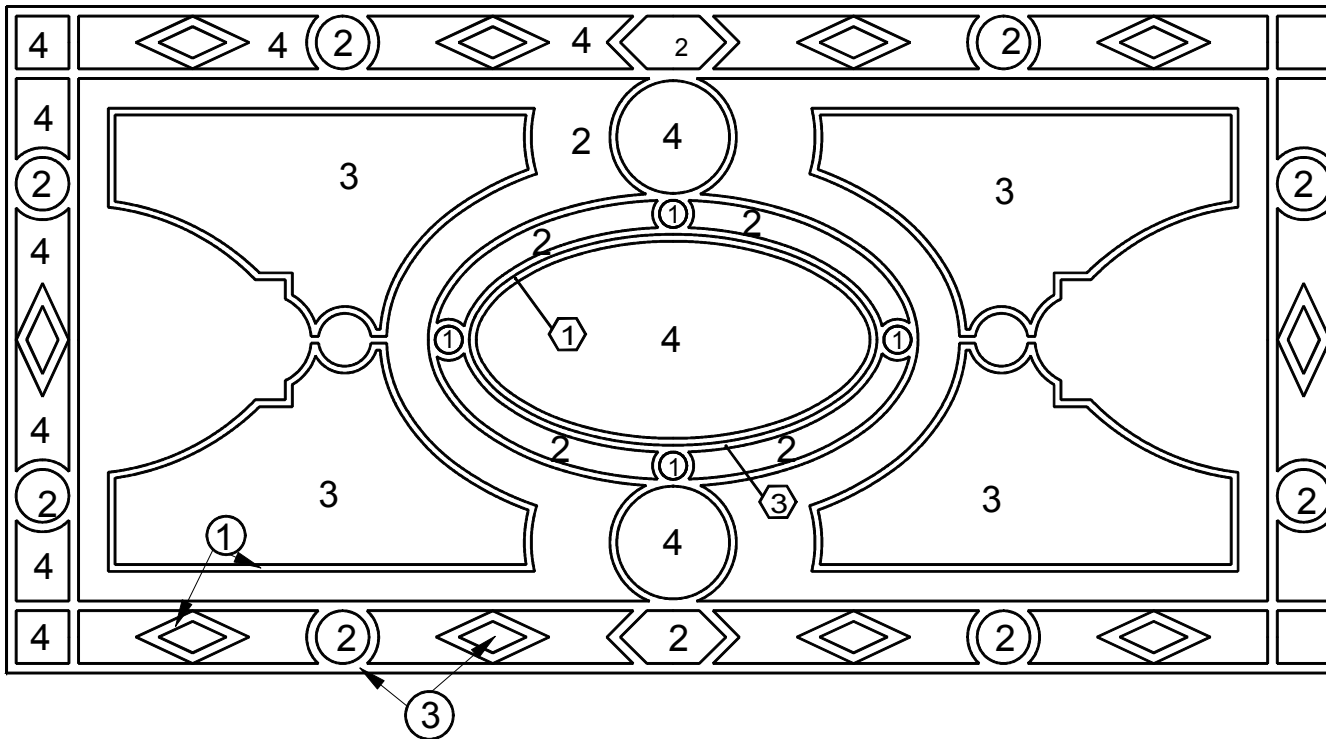

NAPOLI RECTANGLE

SIZES

30"x 60" 36"x 72"

42"x 84" 48"x 96"

MATERIAL COLORS

1 _____
 2 _____
 3 _____
 4 _____

THICKNESS OF MEDALLION

3/8" Trimstone™ 3/4"