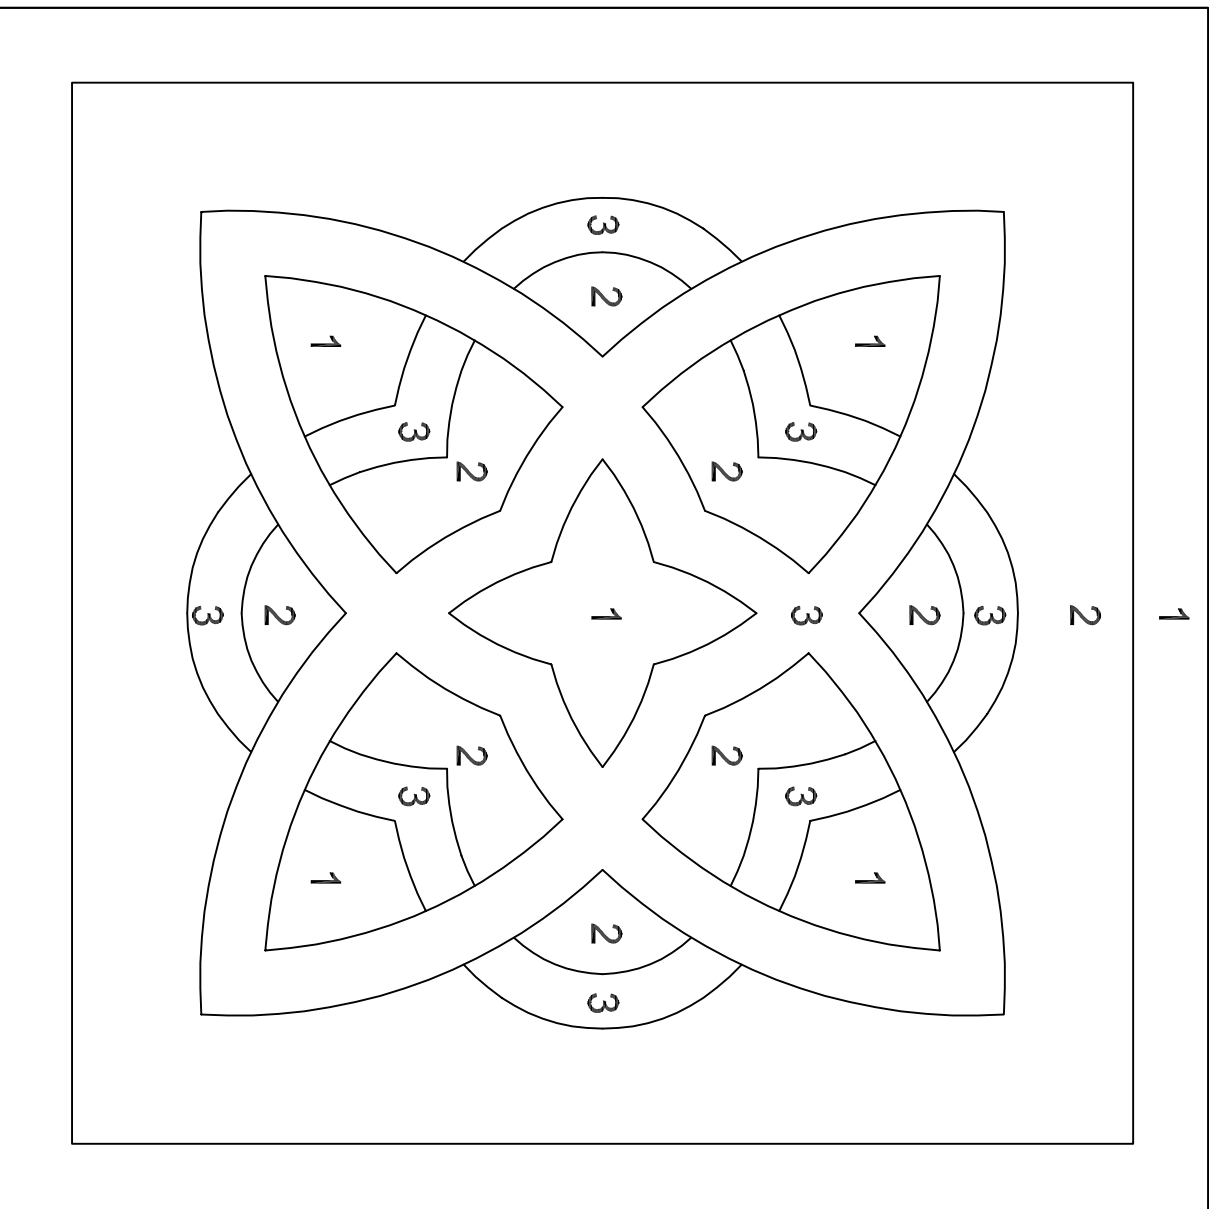

ETIENNE

SIZES

- 24" 36" 48"
 60" 72"

MATERIAL COLORS

- 1 _____
 2 _____
 3 _____

THICKNESS OF MEDALLION

- 3/8" Trimstone™ 3/4"

FINISH