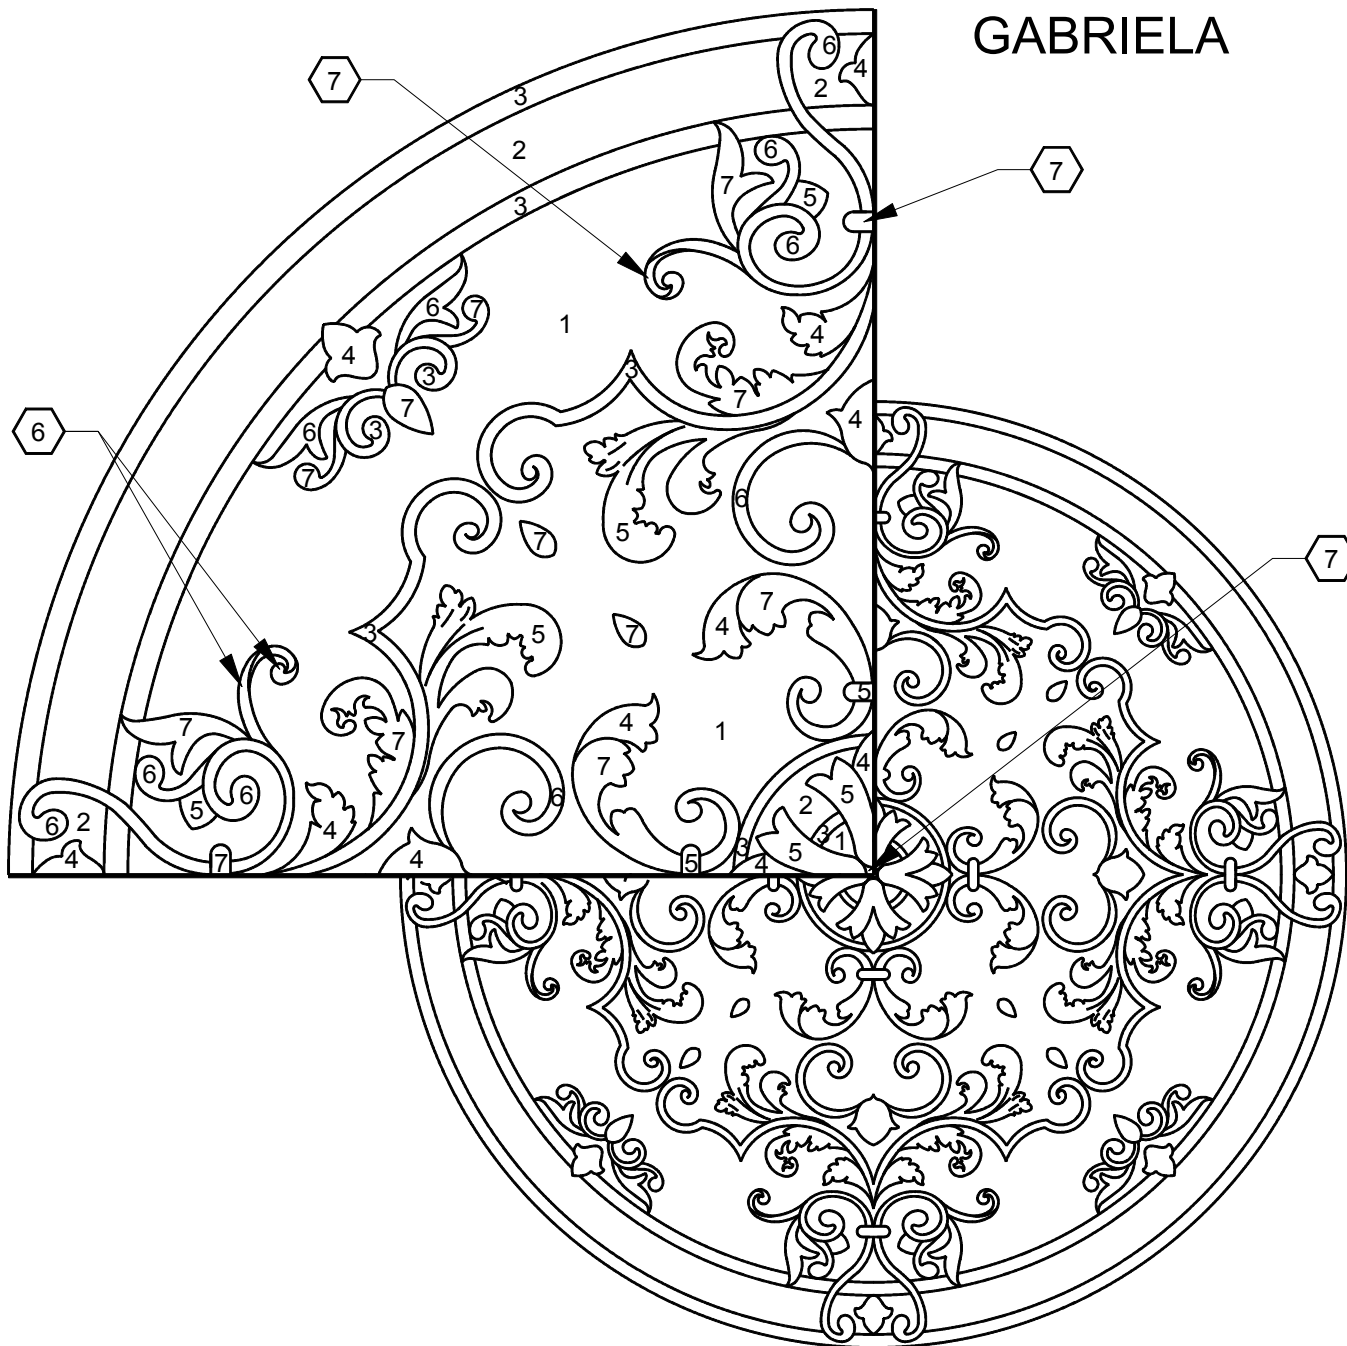

GABRIELA

SIZES

48" 60" 72"

MATERIAL COLORS

- 1 _____
- 2 _____
- 3 _____
- 4 _____
- 5 _____
- 6 _____
- 7 _____

THICKNESS OF MEDALLION

3/8" Trimstone™ 3/4"

FINISH