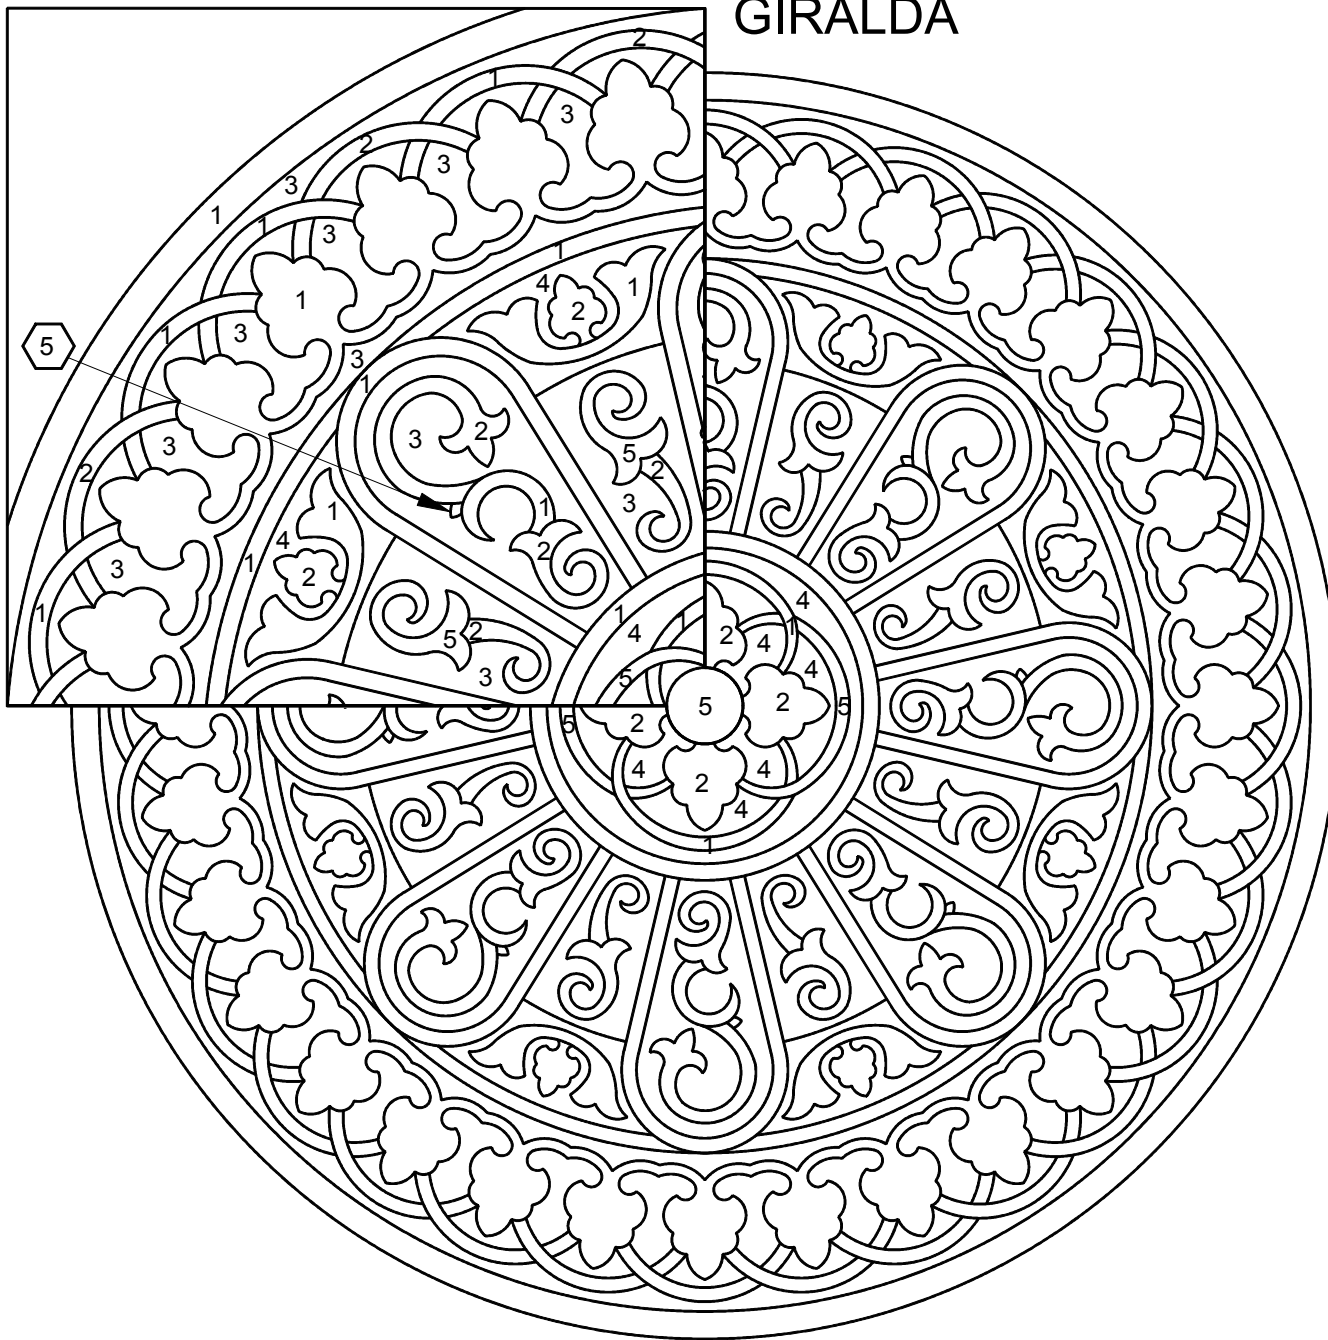

GIRALDA

SIZES

60" 72"

MATERIAL COLORS

1 _____
 2 _____
 3 _____
 4 _____
 5 _____

THICKNESS OF MEDALLION

3/8" Trimstone™ 3/4"

FINISH