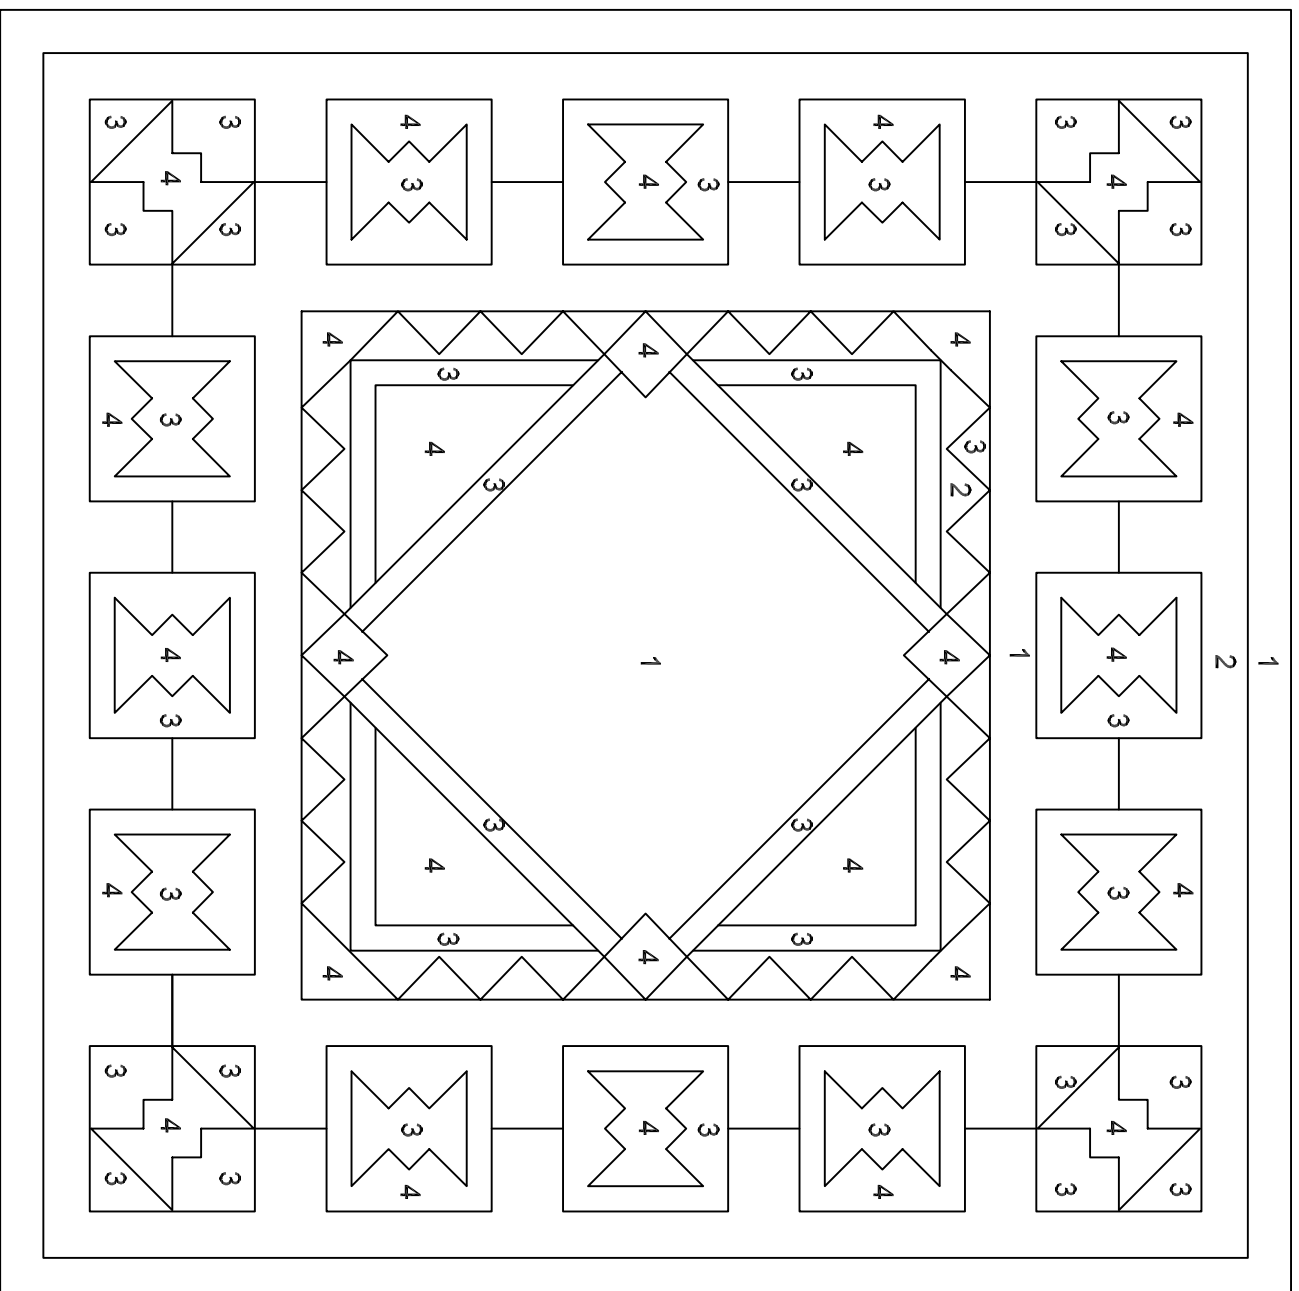

HACIENDA

SIZES

48" 60" 72"

MATERIAL COLORS

1 _____
 2 _____
 3 _____
 4 _____

THICKNESS OF MEDALLION

3/8" Trimstone™ 3/4"

FINISH