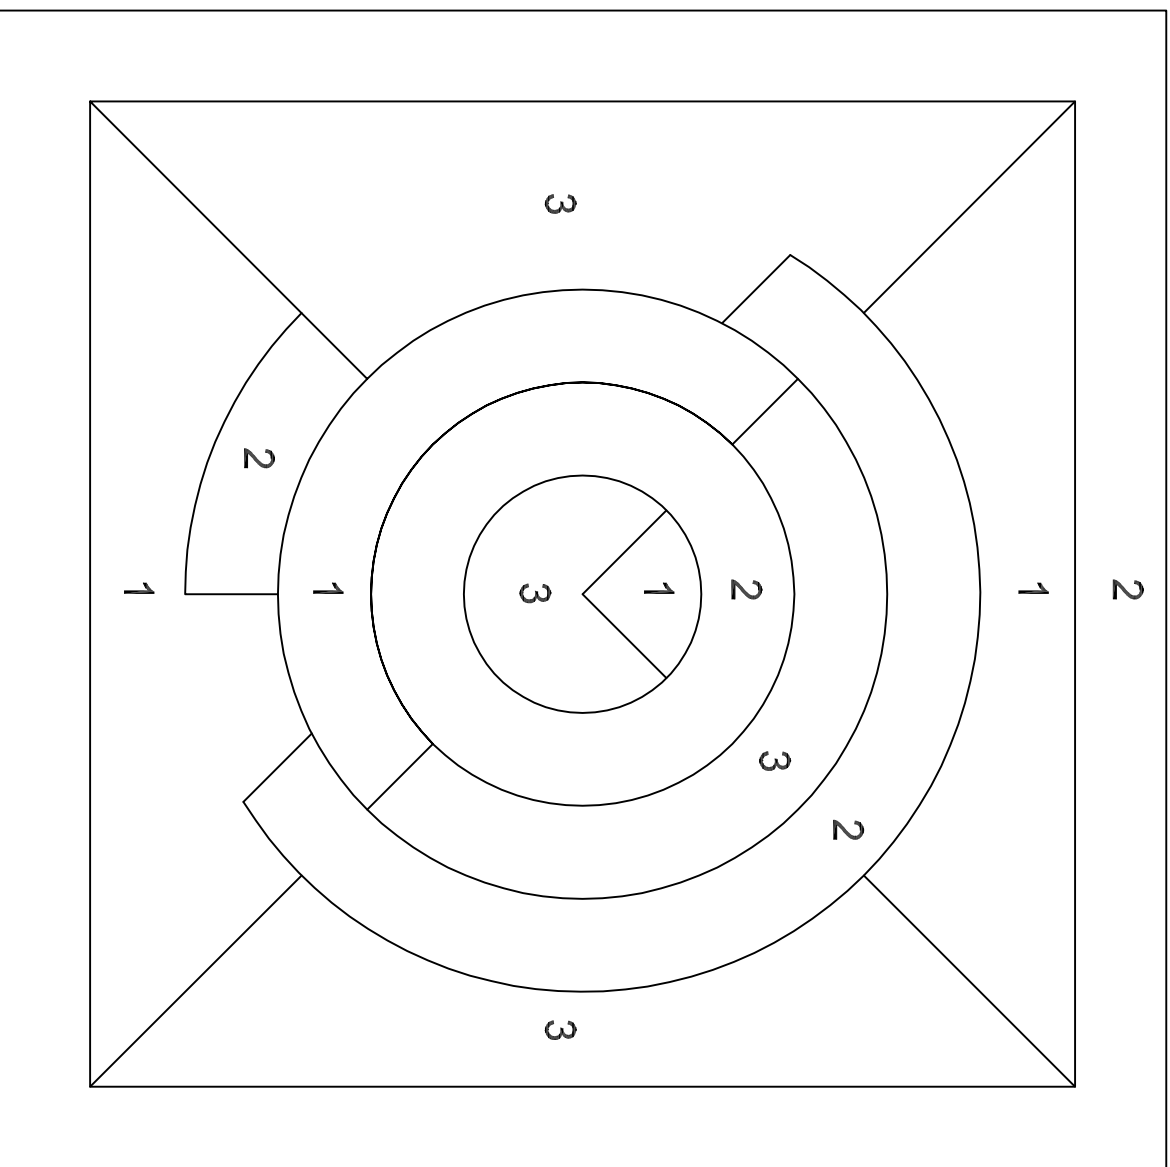

LUMINAIRE SQUARE

SIZES

- 24" 36" 48"
 60" 72"

MATERIAL COLORS

- 1 _____
 2 _____
 3 _____

THICKNESS OF MEDALLION

- 3/8" Trimstone™ 3/4"

FINISH