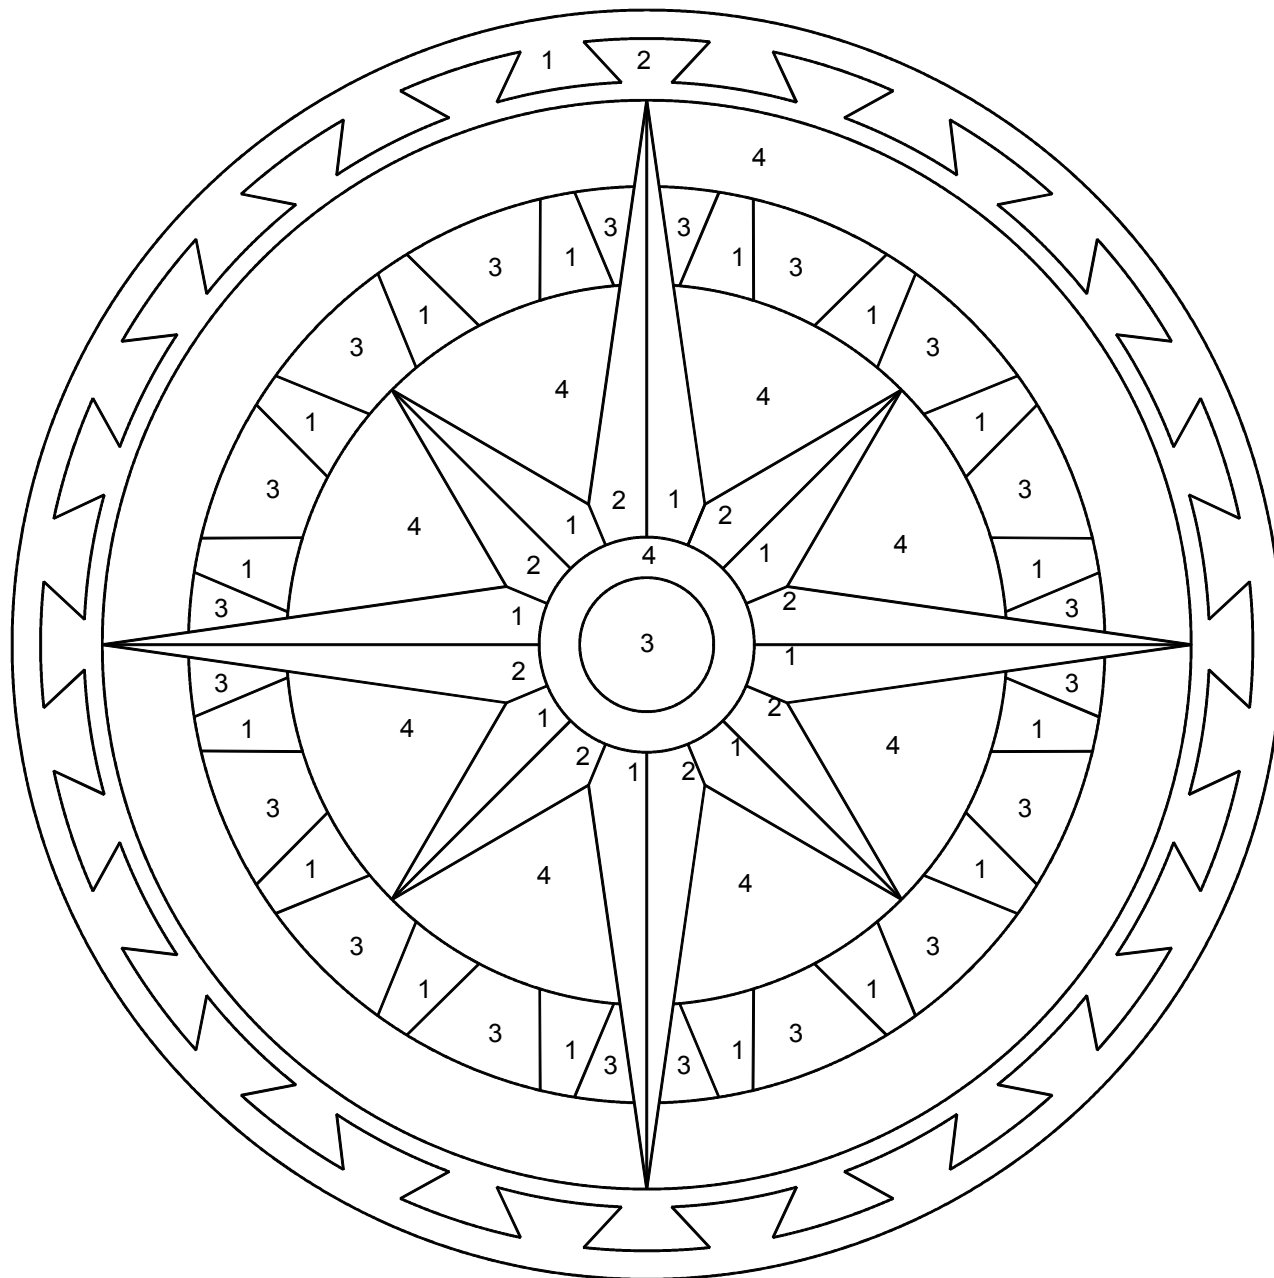

MAGELLAN

SIZES

36" 48" 60" 72"

MATERIAL COLORS

1 _____

2 _____

3 _____

4 _____

THICKNESS OF MEDALLION

3/8" Trimstone™ 3/4"

FINISH

Polished Antiqued

Date: _____

Name: _____

Company: _____

Medallion: _____