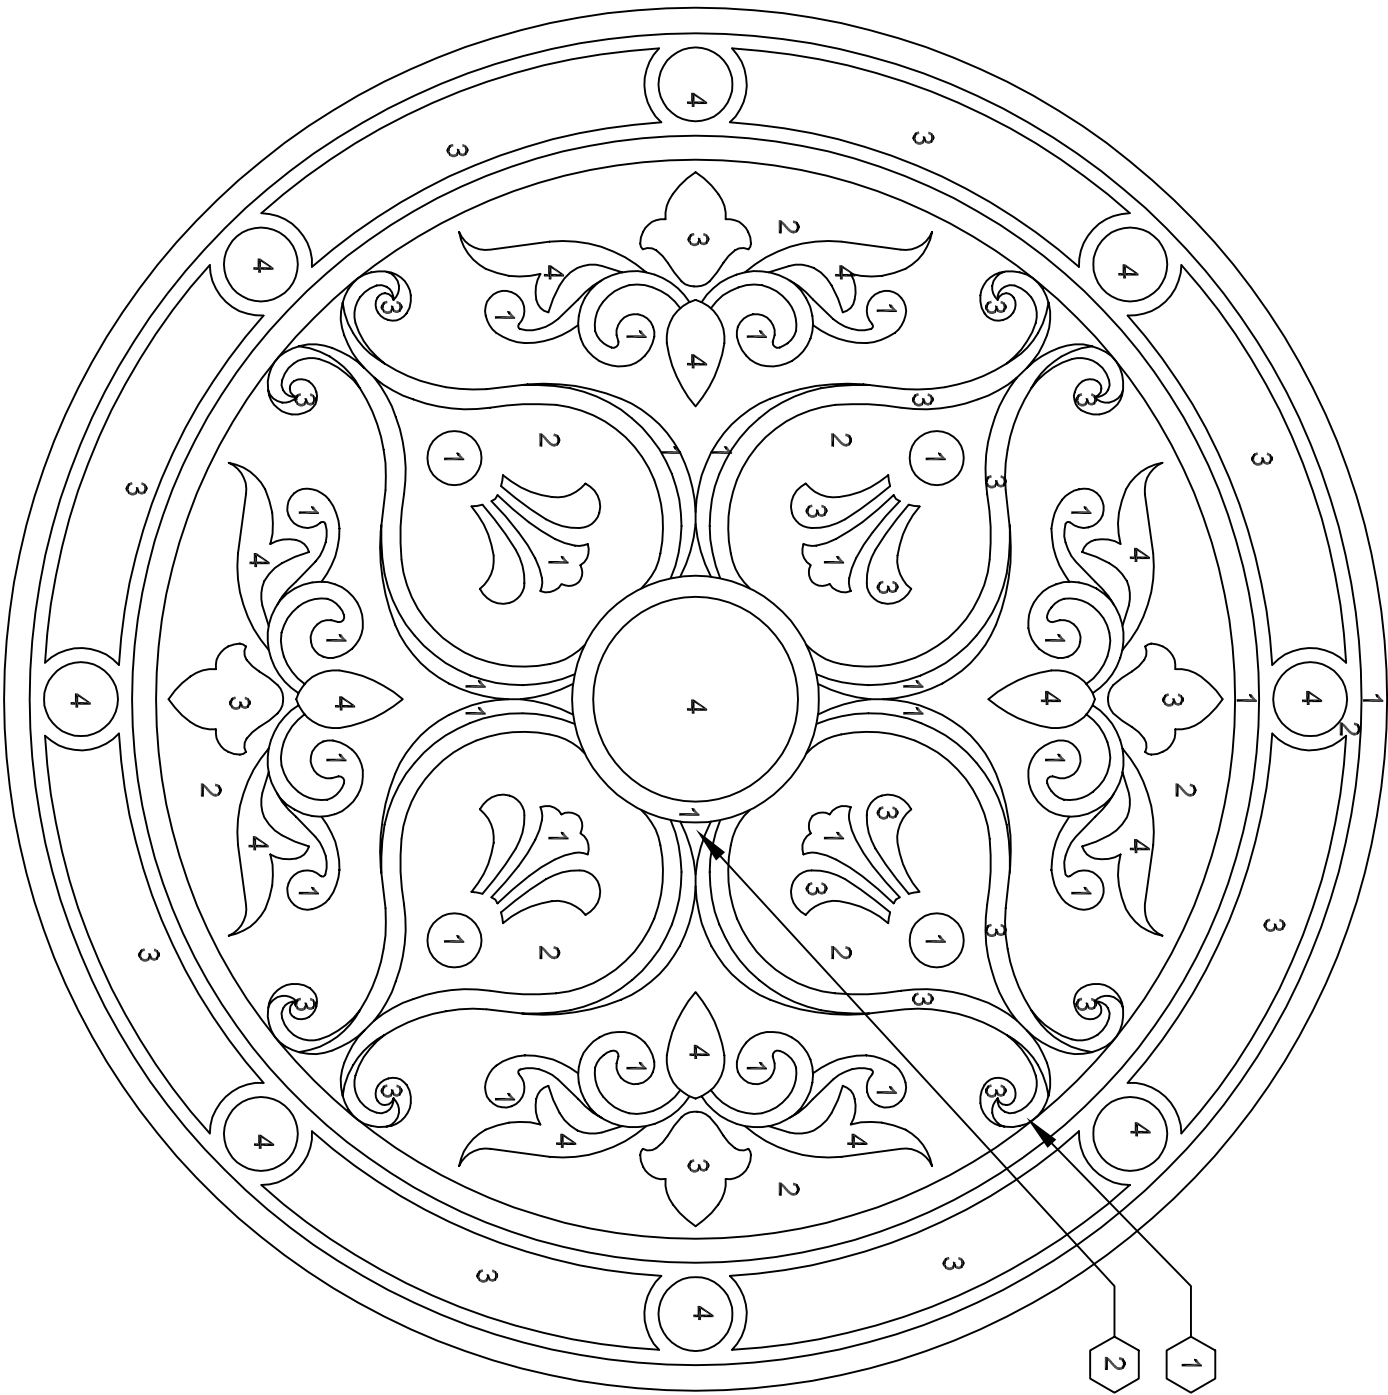

MARGUERITE

SIZES

48" 60" 72"

MATERIAL COLORS

- 1 _____
- 2 _____
- 3 _____
- 4 _____

THICKNESS OF MEDALLION

3/8" Trimstone™ 3/4"

FINISH