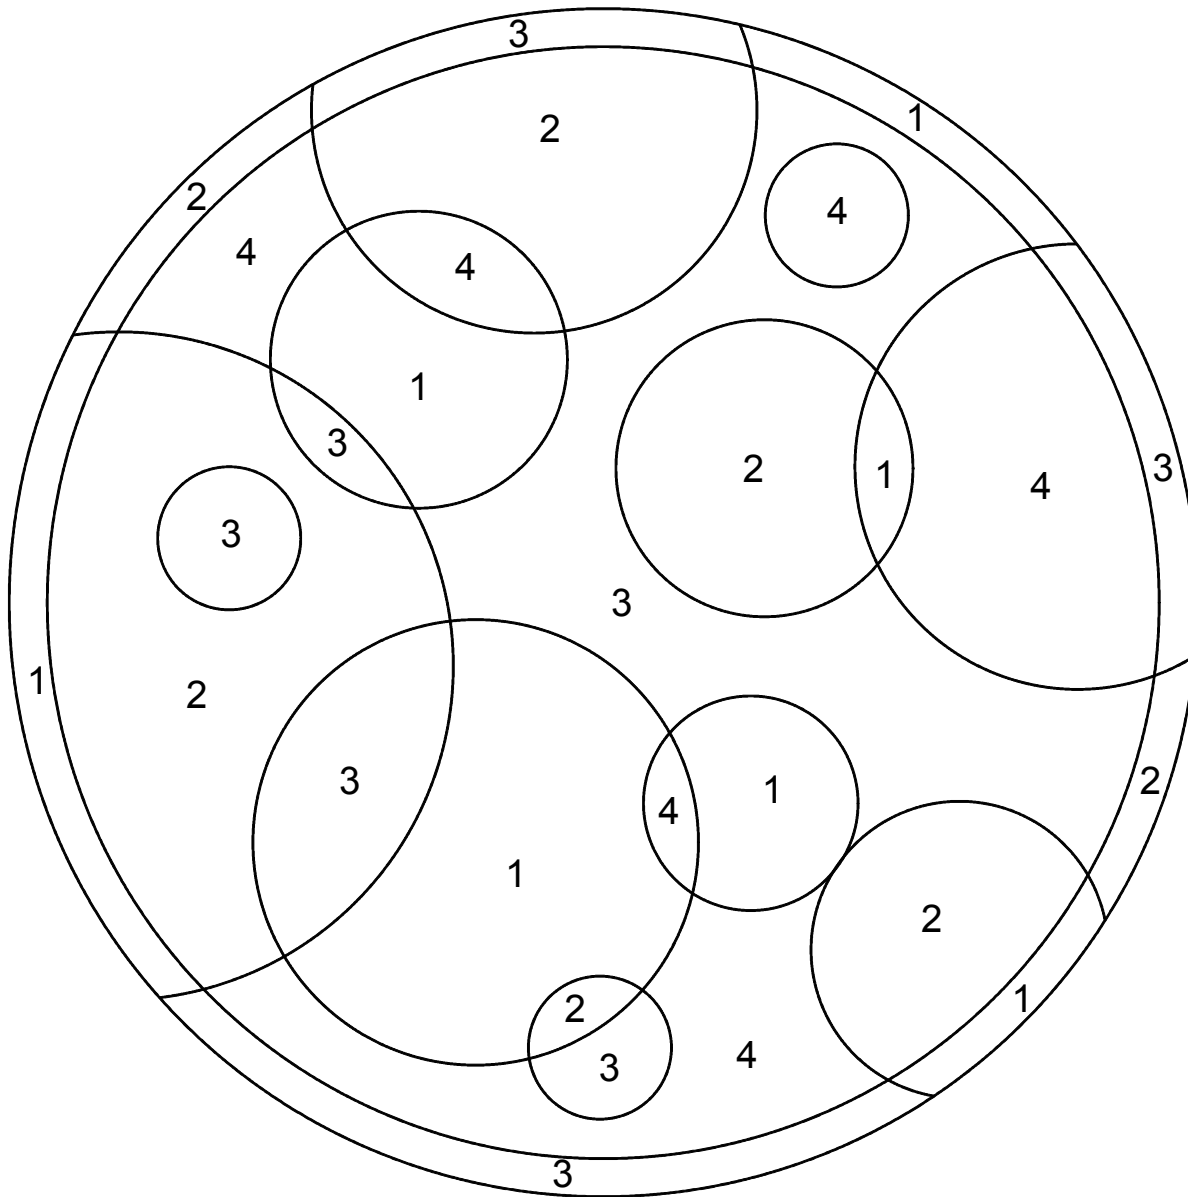

MARTINI

SIZES

24" 36" 48"

60" 72"

MATERIAL COLORS

1 _____

2 _____

3 _____

4 _____

THICKNESS OF MEDALLION

3/8" Trimstone™ 3/4"

FINISH

Polished Antiqued

Date: _____

Name: _____

Company: _____