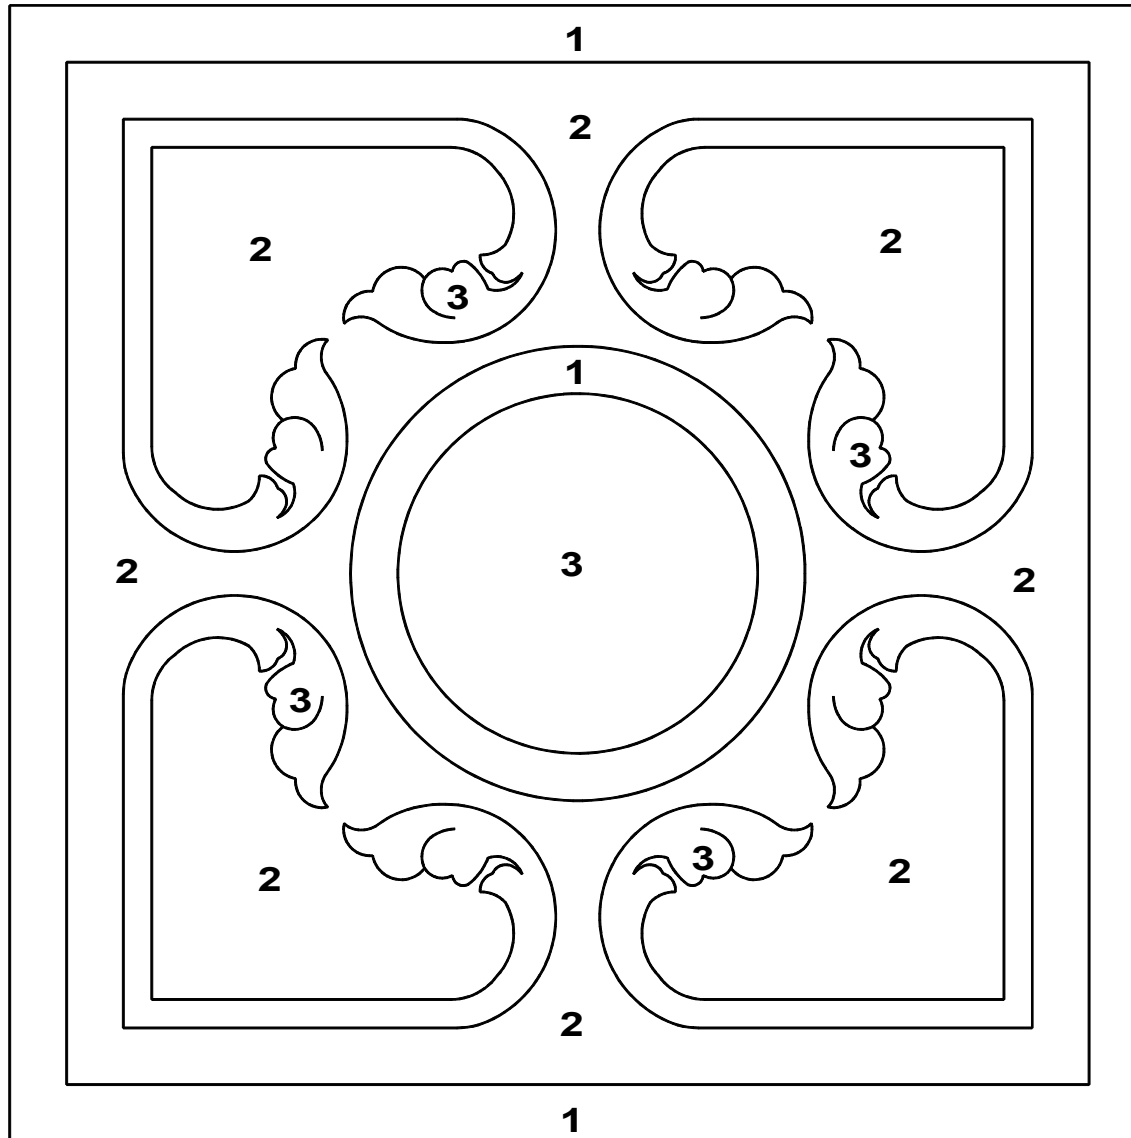

ODYSSEY

SIZES

24" 36" 48"

60" 72"

MATERIAL COLORS

1 _____
 2 _____
 3 _____

THICKNESS OF MEDALLION

3/8" Trimstone™ 3/4"