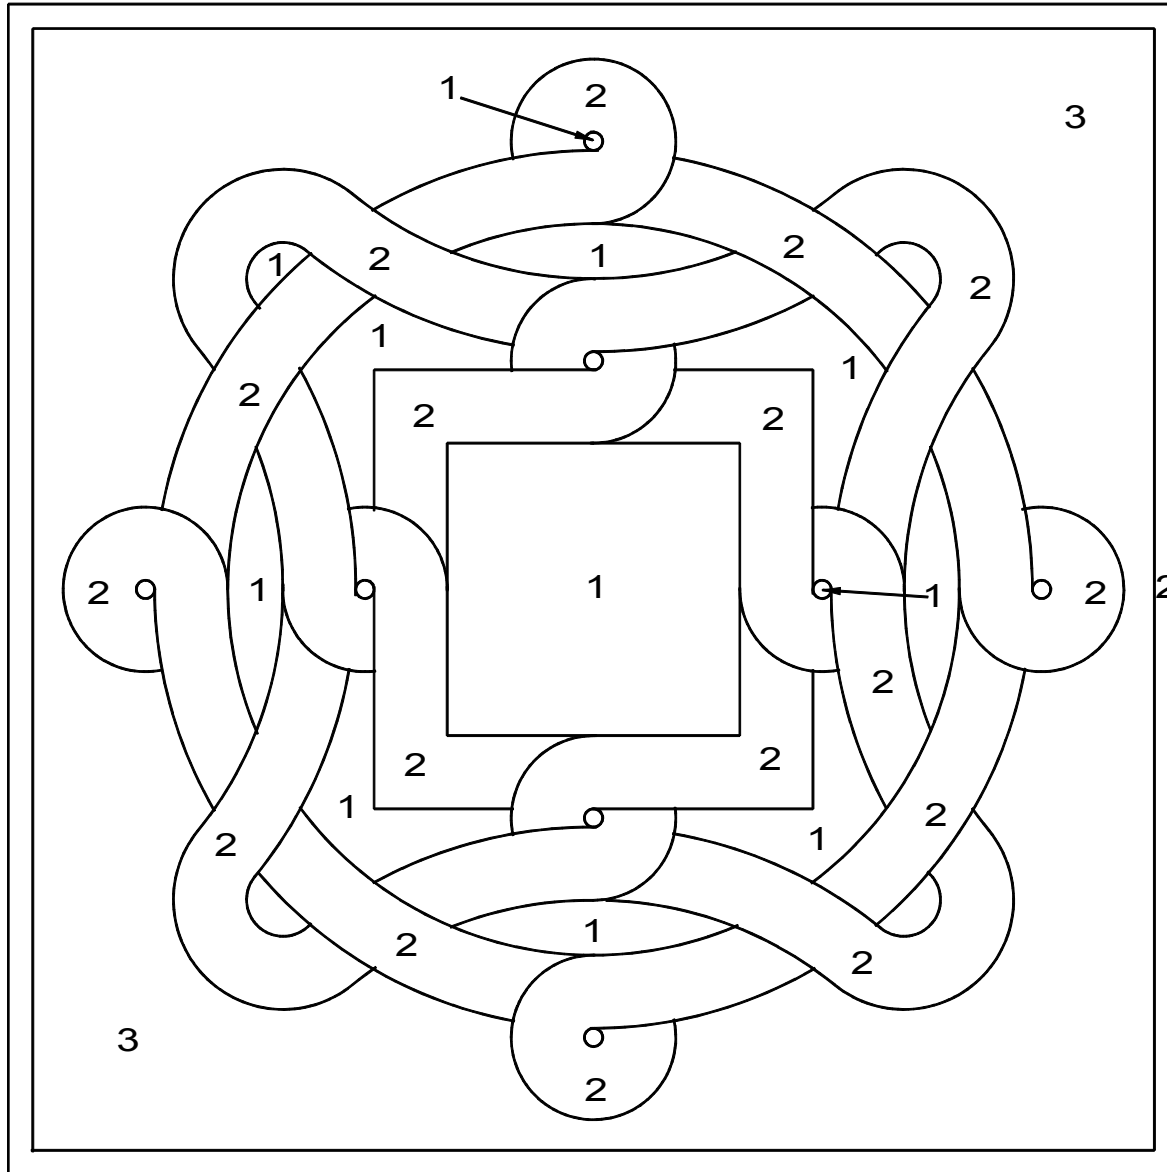

VENECIA

SIZES

36" 48"

60" 72"

MATERIAL COLORS

1 _____

2 _____

3 _____

THICKNESS OF MEDALLION

3/8" Trimstone™ 3/4"

FINISH

Polished Antiqued

Date: _____

Name: _____

Company: _____

Medallion: _____