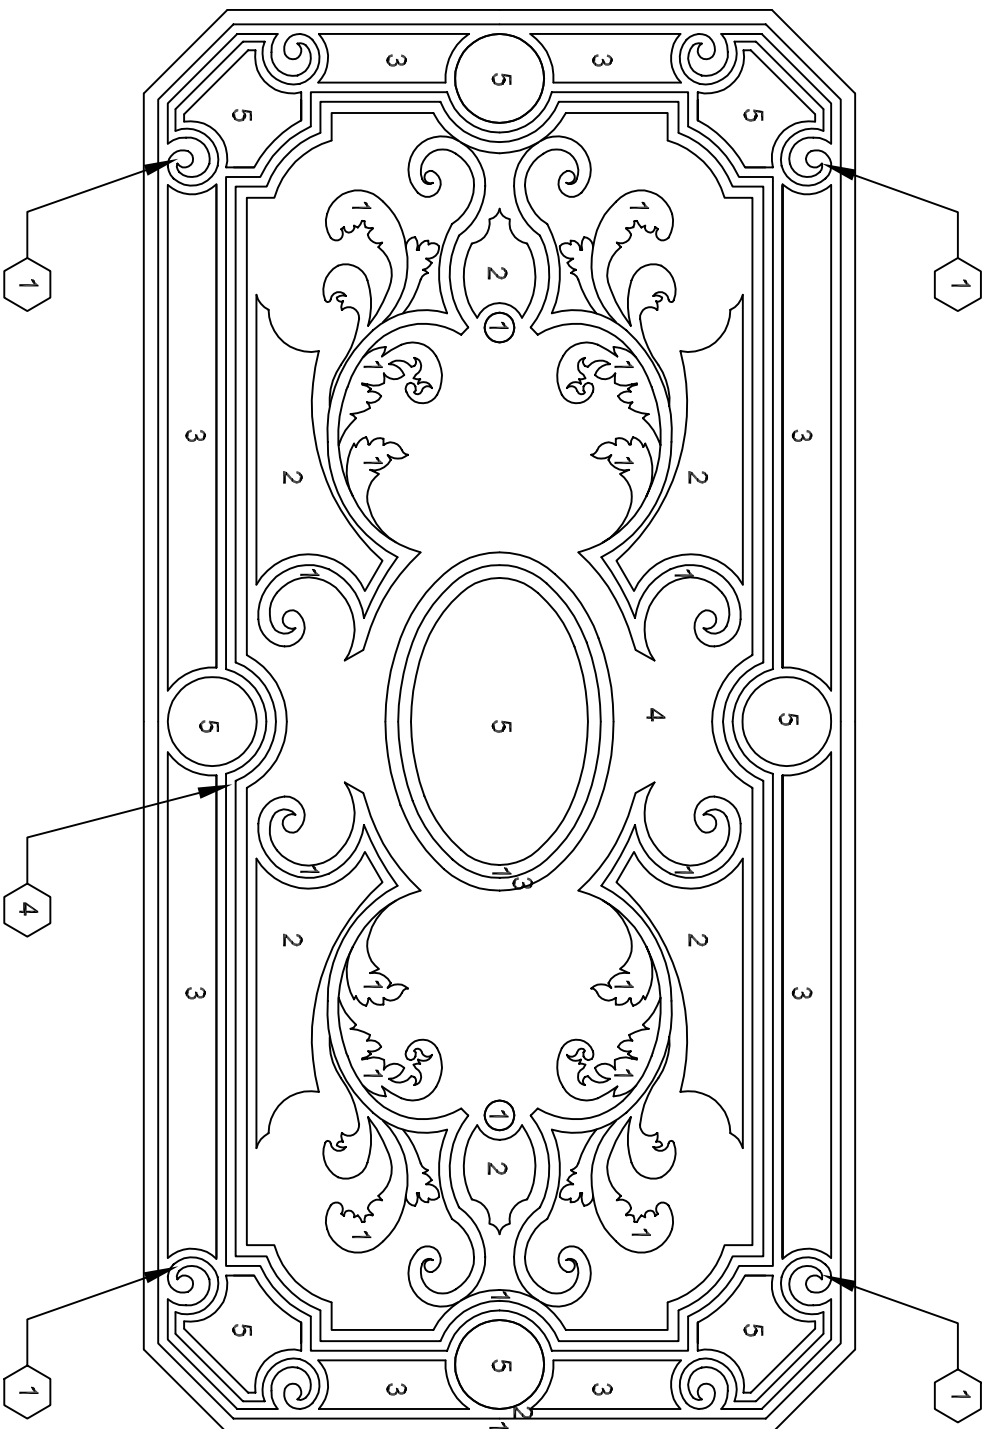

# VERSAILLES RECTANGLE

## SIZES

- 30" x 60"       36" x 72"   
 42" x 84"       48" x 96"

## THICKNESS OF MEDALLION

- 3/8" Trimstone™       3/4"