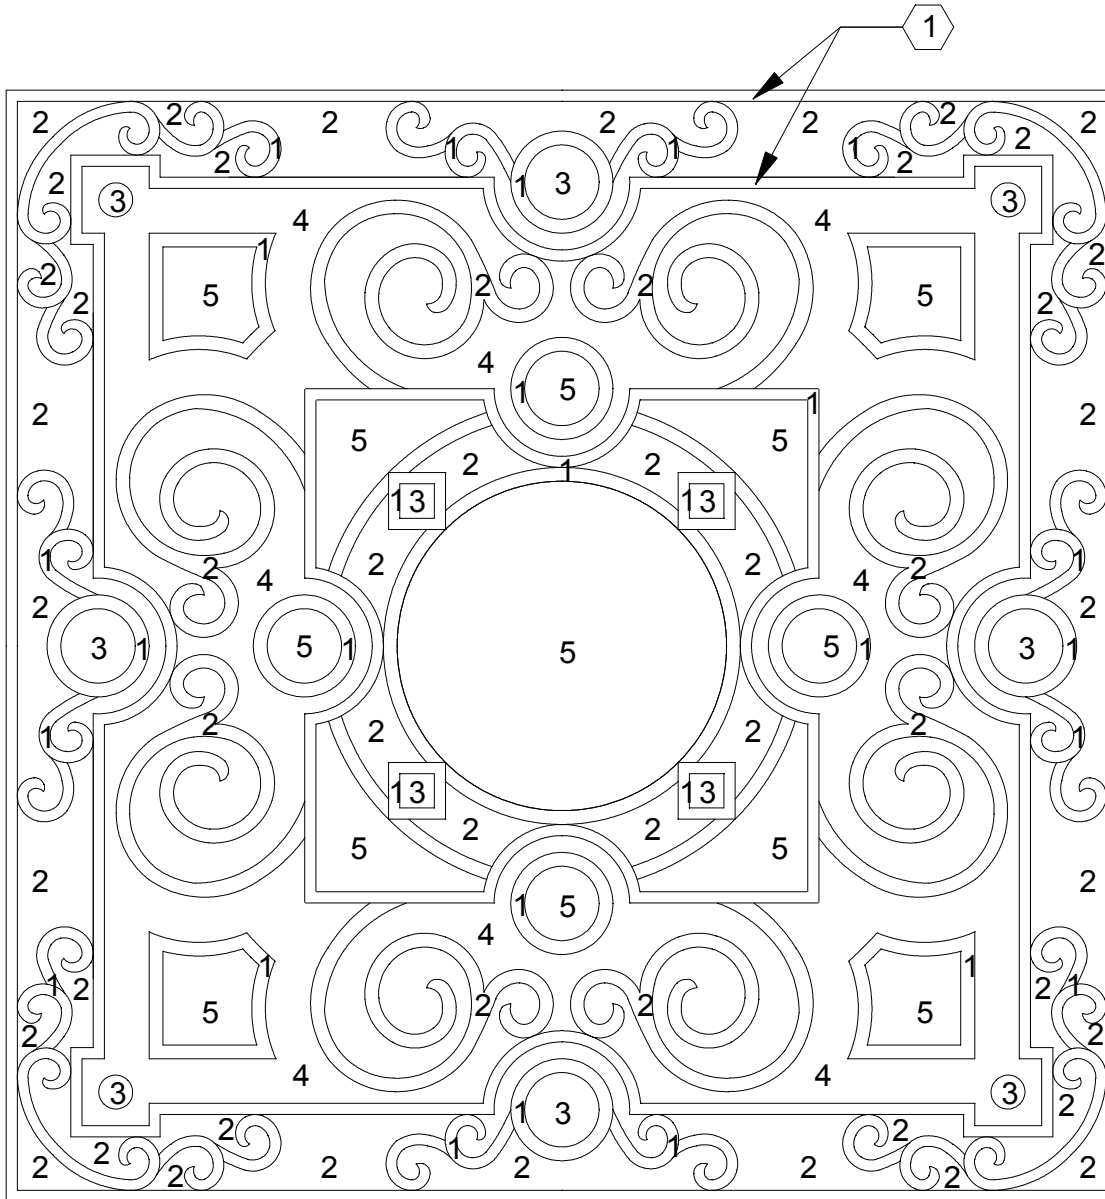

AUBERGE SQUARE

SIZES

48" 60" 72"

MATERIAL COLORS

1 _____
 2 _____
 3 _____
 4 _____
 5 _____

THICKNESS OF MEDALLION

3/8" Trimstone™ 3/4"

FINISH