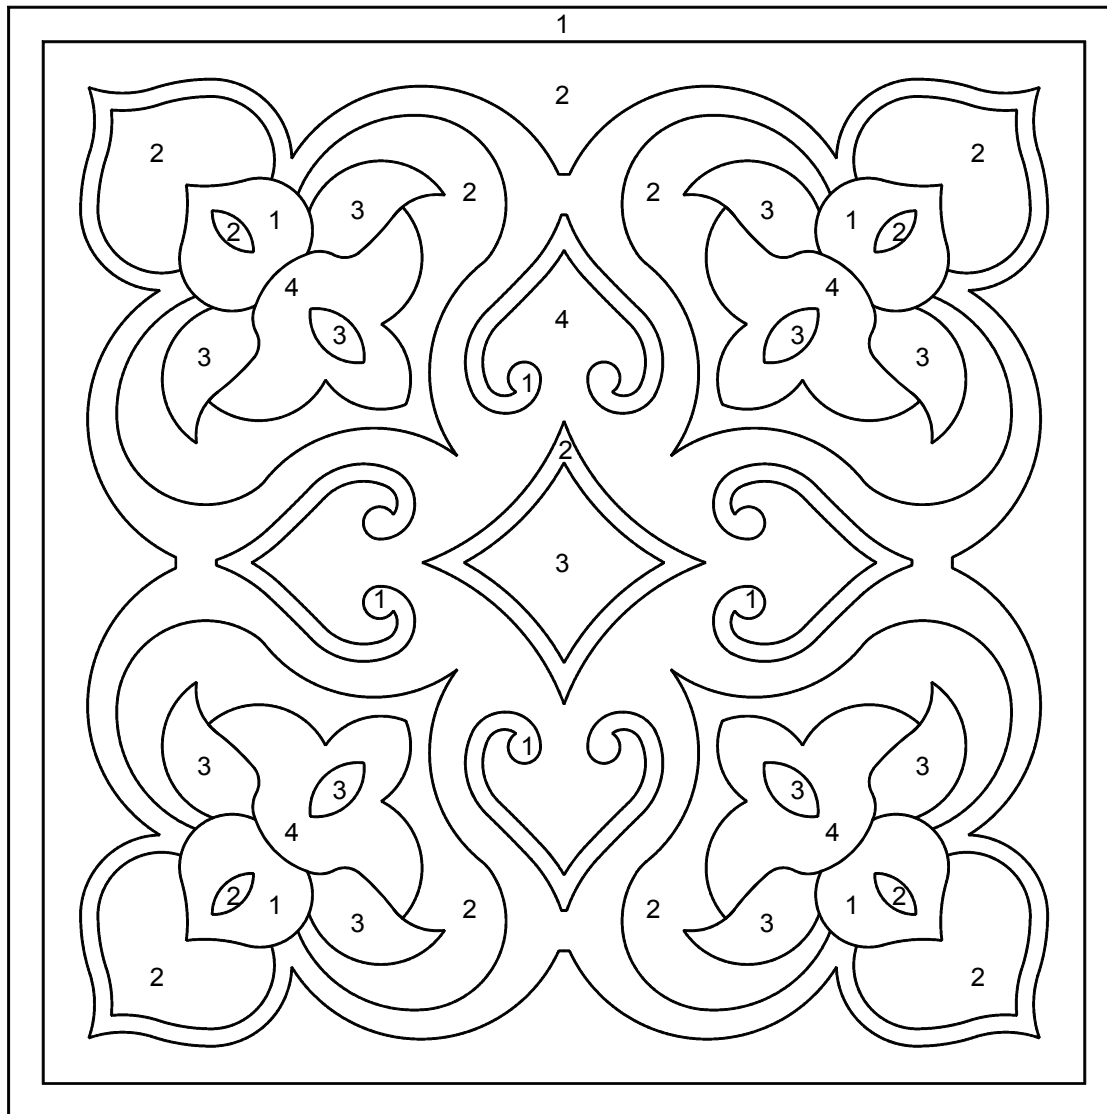

IRIS

SIZES

36" 48" 60" 72"

MATERIAL COLORS

1 _____
 2 _____
 3 _____
 4 _____

THICKNESS OF MEDALLION

3/8" Trimstone™ 3/4"

FINISH