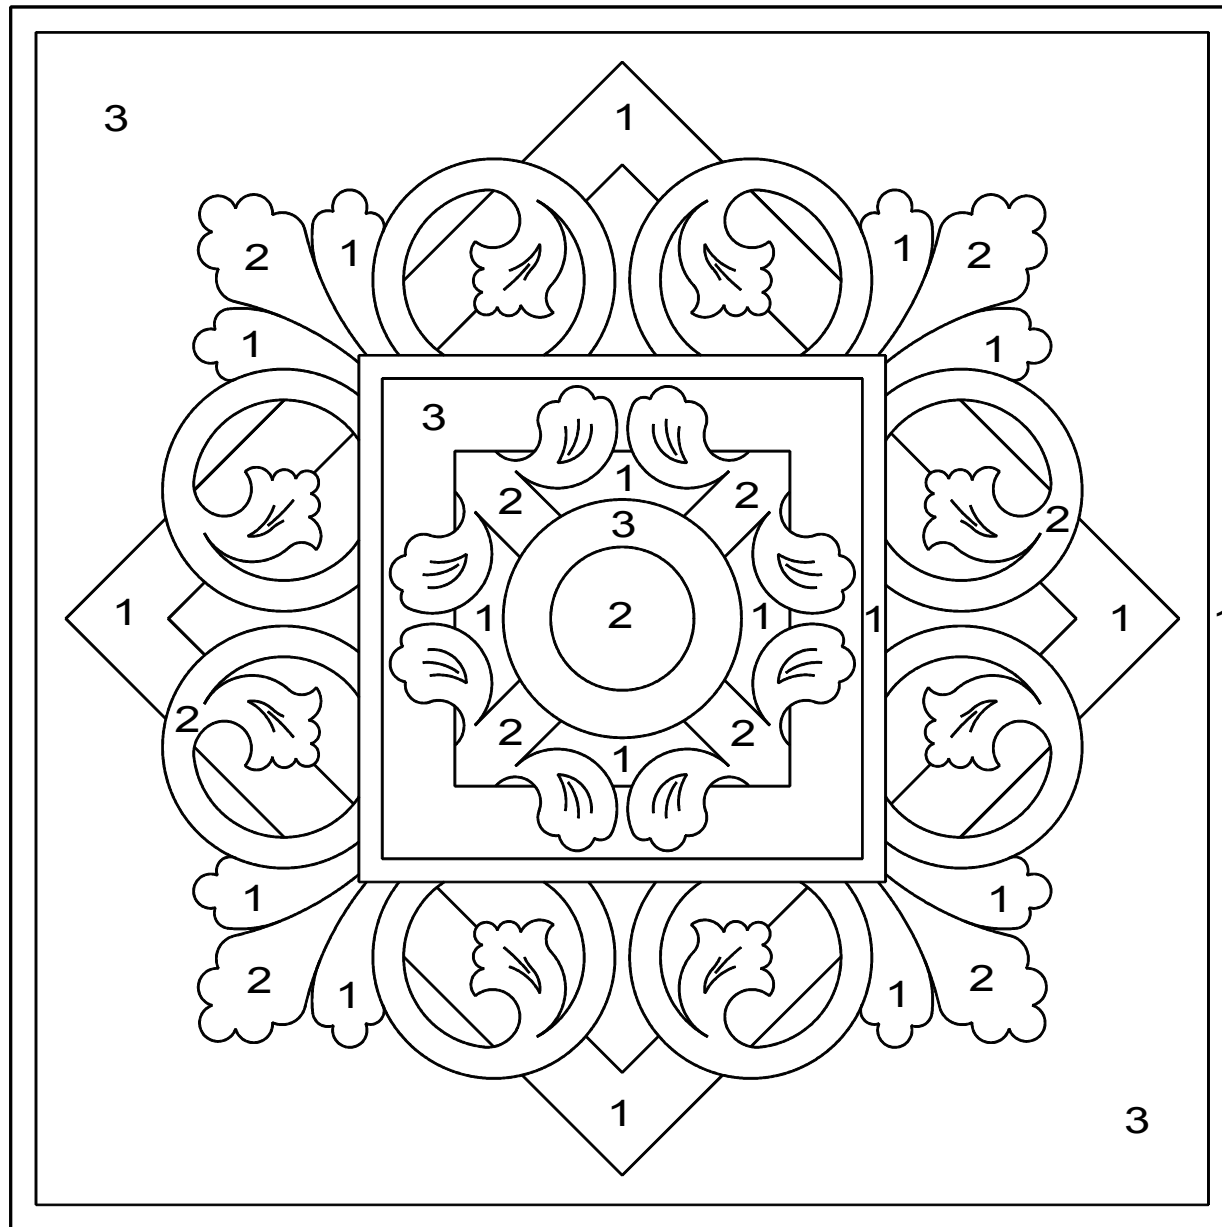

MEDITERRANEAN

SIZES

36" 48"

60" 72"

MATERIAL COLORS

1 _____
 2 _____
 3 _____

THICKNESS OF MEDALLION

3/8" Trimstone™ 3/4"