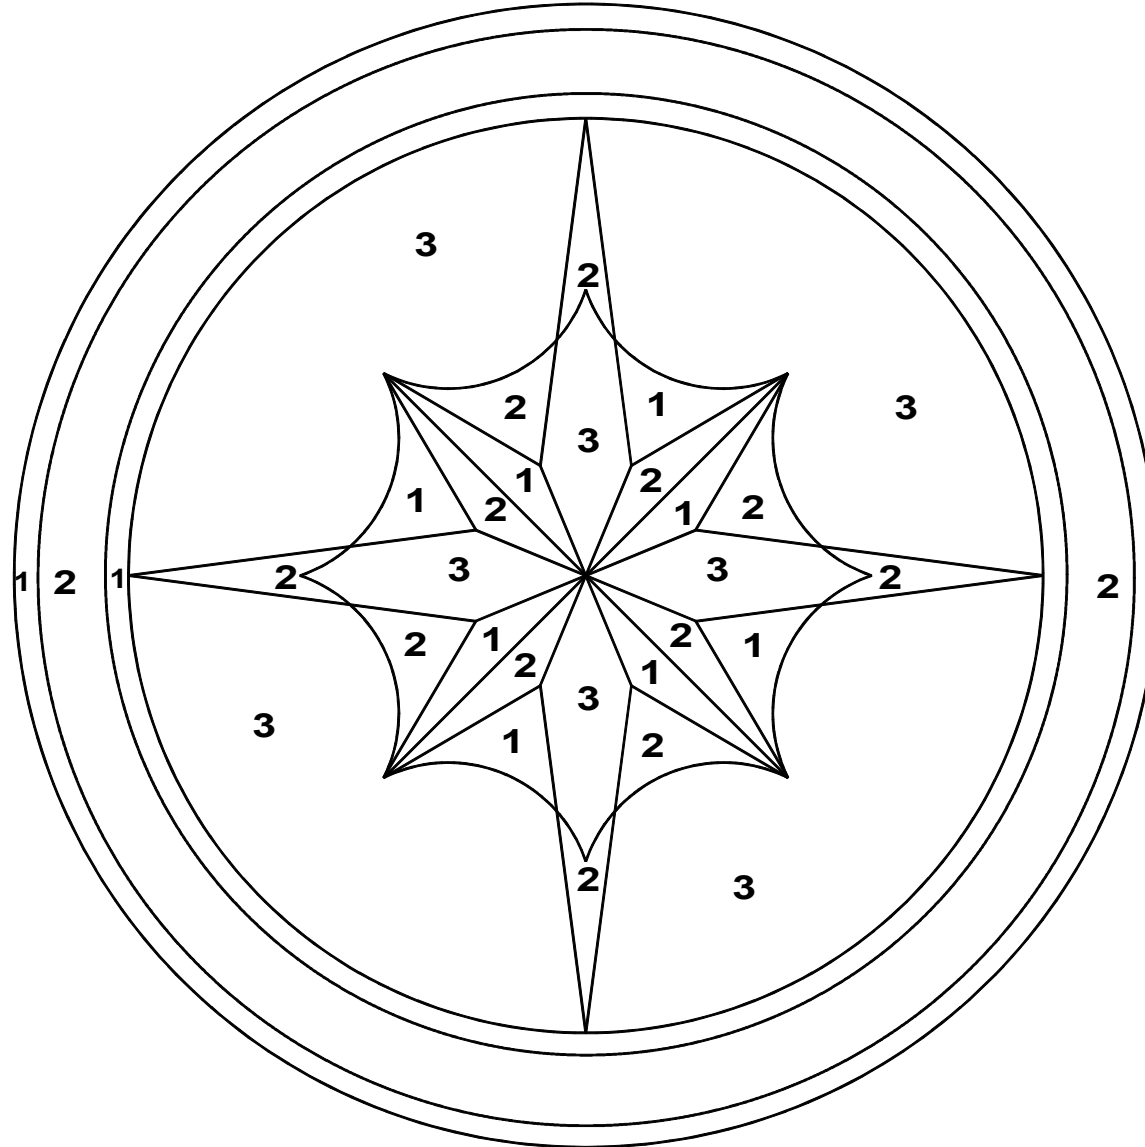

POINTS

SIZES

24" 36" 48"

60" 72"

MATERIAL COLORS

1 _____
 2 _____
 3 _____

THICKNESS OF MEDALLION

3/8" Trimstone™ 3/4"