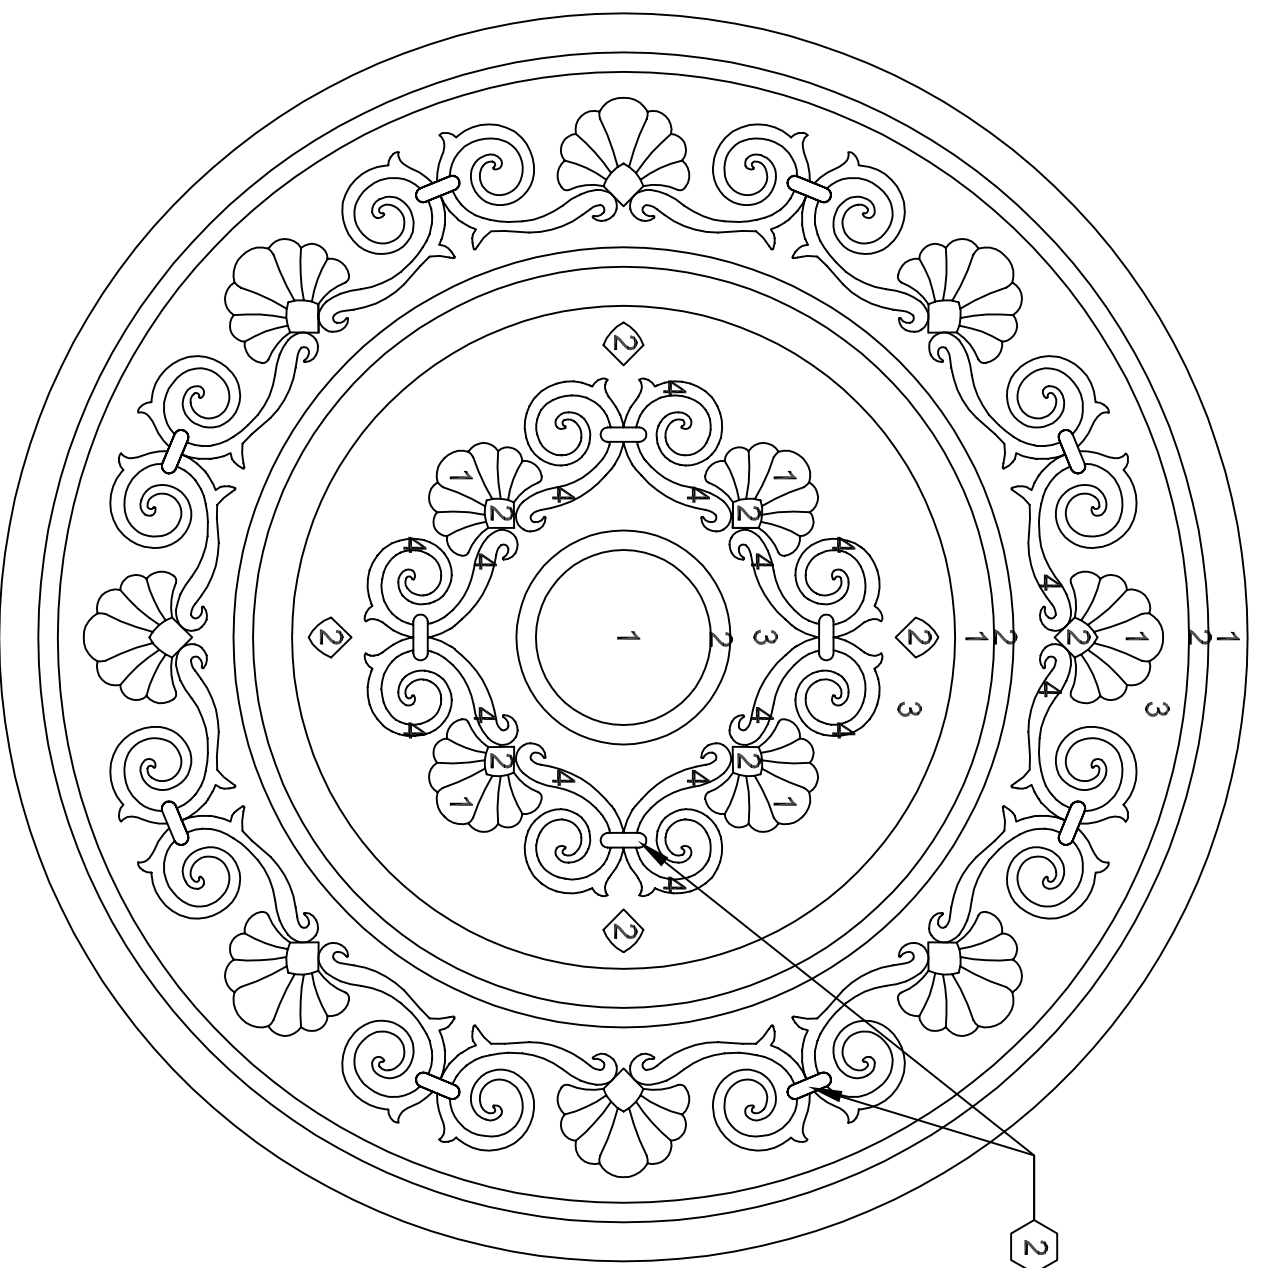

VENUS

SIZES

36" 48" 60" 72"

MATERIAL COLORS

1 _____
 2 _____
 3 _____
 4 _____

THICKNESS OF MEDALLION

Trimstone™ 3/4"

FINISH